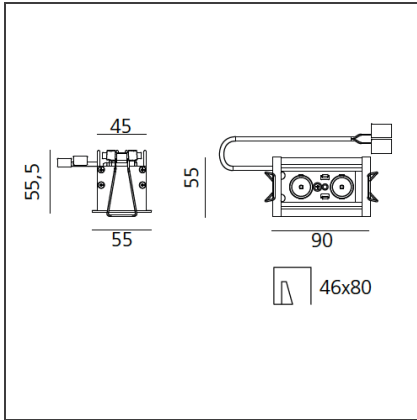

Sharp - 5,5W 54° 2700K Trim Silver

IP20  

DESIGN BY

Carlotta de Bevilacqua

DESCRIPTION

High-efficiency patented optical system that combines polynomial perspective to an element that shields geometrically the angle of vision of the beam. High uniformity of illumination and full emission control. Complete absence of possible light flaws as stains and multi-shadows. Recessed depth 60 mm. Suitable for a ceiling of 1 to 25 mm. Available in trim versions, trimless and SMD.

TECHNICAL DRAWINGS

FEATURES

Article Code:	AF05205	Series:	Indoor
Colour:	Silver		
Installation:	Recessed, Ceiling		
Environment:	Indoor		

DIMENSIONS

Length:	cm 9
Width:	cm 5,5
Height:	cm 5,5

INCLUDED SOURCES

Category:	LED	Color temperature (K):	2700K
Number:	1		
Watt:	5,5W		
Type:	0		
Class:	A		

LUMINAIRE

Watt:	6W	Delivered lumens output (lm):	366lm
		CCT:	2700K
		Efficiency:	73%
		Efficacy:	60.93lm/W
		CRI:	90