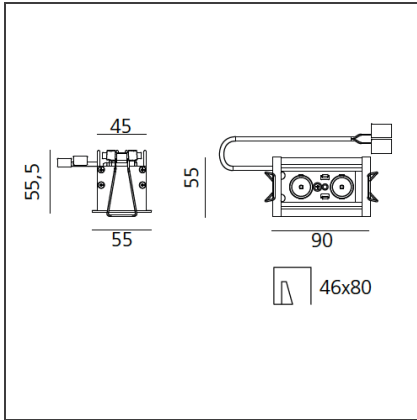

Sharp - 5,5W 34° 3000K Trim White

IP20  

DESIGN BY

Carlotta de Bevilacqua

DESCRIPTION

High-efficiency patented optical system that combines polynomial perspective to an element that shields geometrically the angle of vision of the beam. High uniformity of illumination and full emission control. Complete absence of possible light flaws as stains and multi-shadows. Recessed depth 60 mm. Suitable for a ceiling of 1 to 25 mm. Available in trim versions, trimless and SMD.

TECHNICAL DRAWINGS

FEATURES

Article Code:	AF05401	Series:	Indoor
Colour:	White		
Installation:	Recessed, Ceiling		
Environment:	Indoor		

DIMENSIONS

Length:	cm 9
Width:	cm 5,5
Height:	cm 5,5

INCLUDED SOURCES

Category:	LED	Color temperature (K):	3000K
Number:	1		
Watt:	5,5W		
Type:	0		
Class:	A		

LUMINAIRE

Watt:	6W	Delivered lumens output (lm):	376lm
		CCT:	3000K
		Efficiency:	71%
		Efficacy:	62.68lm/W
		CRI:	90