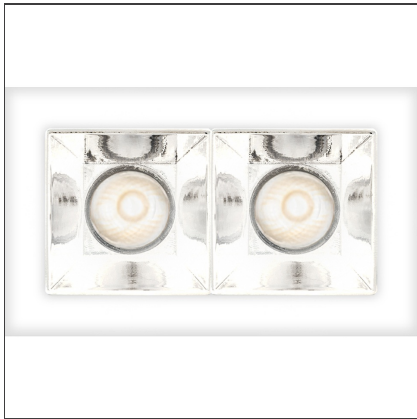

Sharp - 5,5W 34° 3000K Trim White

IP20  

DESIGN BY

Carlotta de Bevilacqua

DESCRIPTION

High-efficiency patented optical system that combines polynomial perspective to an element that shields geometrically the angle of vision of the beam. High uniformity of illumination and full emission control. Complete absence of possible light flaws as stains and multi-shadows. Recessed depth 60 mm. Suitable for a ceiling of 1 to 25 mm. Available in trim versions, trimless and SMD.

TECHNICAL DRAWINGS

FEATURES

Article Code:	AF05401	Series:	Indoor
Colour:	White		
Installation:	Recessed, Ceiling		
Environment:	Indoor		

DIMENSIONS

Length:	cm 9
Width:	cm 5,5
Height:	cm 5,5

INCLUDED SOURCES

Category:	LED	Color temperature (K):	3000K
Number:	1		
Watt:	5,5W		
Type:	0		
Class:	A		

LUMINAIRE

Watt:	6W	Delivered lumens output (lm):	376lm
		CCT:	3000K
		Efficiency:	71%
		Efficacy:	62.68lm/W
		CRI:	90

ACCESSORIES

Driver 7,2W
900mA
DV1001

Driver 25,2 W
900mA
DV1003

Screen 2x White
AF95101

Screen 2x Black
AF95104

Sharping wall
grazer lens Kit
(4pcs) - 26°x70°
elliptical lenses kit.
It has to be used
on top of S 20°
reflectors to get
an elliptical beam
(greter axis along
the module
lenght). It contains
4 lenses.
AF06000