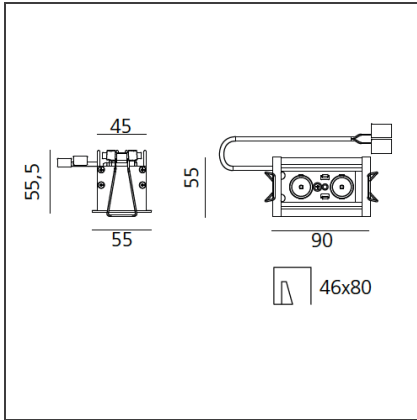

Sharp - 5,5W 34° 2700K Trim Silver

IP20  

DESIGN BY

Carlotta de Bevilacqua

DESCRIPTION

High-efficiency patented optical system that combines polynomial perspective to an element that shields geometrically the angle of vision of the beam. High uniformity of illumination and full emission control. Complete absence of possible light flaws as stains and multi-shadows. Recessed depth 60 mm. Suitable for a ceiling of 1 to 25 mm. Available in trim versions, trimless and SMD.

TECHNICAL DRAWINGS

FEATURES

Article Code:	AF05105	Series:	Indoor
Colour:	Silver		
Installation:	Recessed, Ceiling		
Environment:	Indoor		

DIMENSIONS

Length:	cm 9
Width:	cm 5,5
Height:	cm 5,5

INCLUDED SOURCES

Category:	LED	Color temperature (K):	2700K
Number:	1		
Watt:	5,5W		
Type:	0		
Class:	A		

LUMINAIRE

Watt:	6W	Delivered lumens output (lm):	353lm
		CCT:	2700K
		Efficiency:	71%
		Efficacy:	58.83lm/W
		CRI:	90