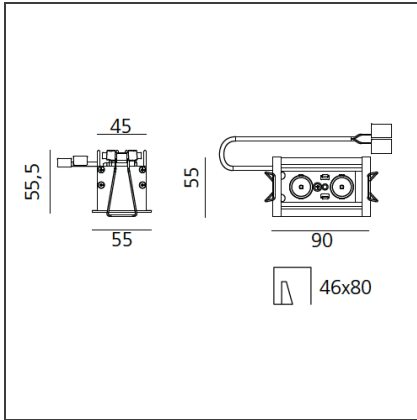

Sharp - 5,5W 17° 3000K Trim Silver

IP20  

DESIGN BY

Carlotta de Bevilacqua

DESCRIPTION

High-efficiency patented optical system that combines polynomial perspective to an element that shields geometrically the angle of vision of the beam. High uniformity of illumination and full emission control. Complete absence of possible light flaws as stains and multi-shadows. Recessed depth 60 mm. Suitable for a ceiling of 1 to 25 mm. Available in trim versions, trimless and SMD.

TECHNICAL DRAWINGS

FEATURES

Article Code:	AF05305	Series:	Indoor
Colour:	Silver		
Installation:	Recessed, Ceiling		
Environment:	Indoor		

DIMENSIONS

Length:	cm 9
Width:	cm 5,5
Height:	cm 5,5

INCLUDED SOURCES

Category:	LED	Color temperature (K):	3000K
Number:	1		
Watt:	5,5W		
Type:	0		
Class:	A		

LUMINAIRE

Watt:	6W	Delivered lumens output (lm):	402lm
		CCT:	3000K
		Efficiency:	76%
		Efficacy:	66.99lm/W
		CRI:	90