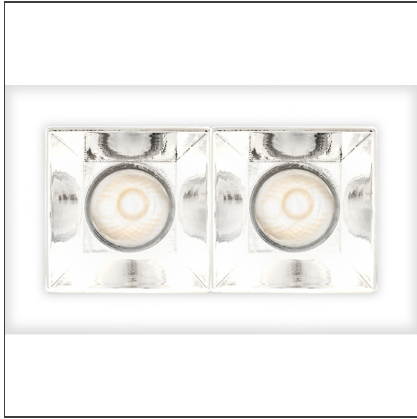

Sharp - 5,5W 17° 2700K Trim White

IP20  

DESIGN BY

Carlotta de Bevilacqua

DESCRIPTION

High-efficiency patented optical system that combines polynomial perspective to an element that shields geometrically the angle of vision of the beam. High uniformity of illumination and full emission control. Complete absence of possible light flaws as stains and multi-shadows. Recessed depth 60 mm. Suitable for a ceiling of 1 to 25 mm. Available in trim versions, trimless and SMD.

TECHNICAL DRAWINGS

FEATURES

Article Code:	AF05001	Series:	Indoor
Colour:	White		
Installation:	Recessed, Ceiling		
Environment:	Indoor		

DIMENSIONS

Length:	cm 9
Width:	cm 5,5
Height:	cm 5,5

INCLUDED SOURCES

Category:	LED	Color temperature (K):	2700K
Number:	1		
Watt:	5,5W		
Type:	0		
Class:	A		

LUMINAIRE

Watt:	6W	Delivered lumens output (lm):	377lm
		CCT:	2700K
		Efficiency:	76%
		Efficacy:	62.88lm/W
		CRI:	90

Sharping wall
grazer lens Kit
(4pcs) - 26°x70°
elliptical lenses kit.
It has to be used
on top of S 20°
reflectors to get
an elliptical beam
(greter axis along
the module
lenght). It contains
4 lenses.
AF06000