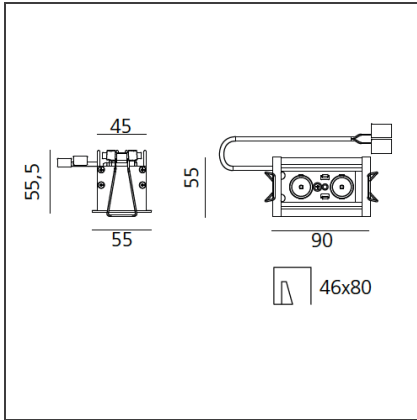

Sharp - 5,5W 17° 2700K Trim White

IP20  

DESIGN BY

Carlotta de Bevilacqua

DESCRIPTION

High-efficiency patented optical system that combines polynomial perspective to an element that shields geometrically the angle of vision of the beam. High uniformity of illumination and full emission control. Complete absence of possible light flaws as stains and multi-shadows. Recessed depth 60 mm. Suitable for a ceiling of 1 to 25 mm. Available in trim versions, trimless and SMD.

TECHNICAL DRAWINGS

FEATURES

Article Code:	AF05001	Series:	Indoor
Colour:	White		
Installation:	Recessed, Ceiling		
Environment:	Indoor		

DIMENSIONS

Length:	cm 9
Width:	cm 5,5
Height:	cm 5,5

INCLUDED SOURCES

Category:	LED	Color temperature (K):	2700K
Number:	1		
Watt:	5,5W		
Type:	0		
Class:	A		

LUMINAIRE

Watt:	6W	Delivered lumens output (lm):	377lm
		CCT:	2700K
		Efficiency:	76%
		Efficacy:	62.88lm/W
		CRI:	90