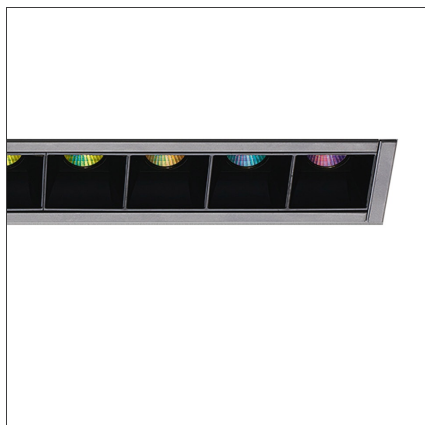

S. LoT RGBW

DESIGN BY

Tapio Rosenius

DESCRIPTION

The product is not yet available.

FEATURES

Installation:	Recessed	Series:	Indoor, 2018
Environment:	Indoor		Artemide Collection

DIMENSIONS