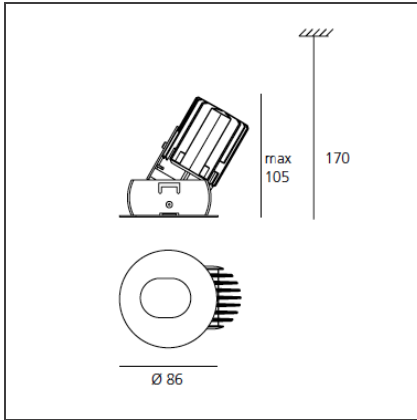

TECHNICAL DRAWINGS

FEATURES

Article Code:	M038305	Series:	Indoor
Colour:	White	Area contract:	Hospitality, null, Retail, Residential
Installation:	Recessed	Emission:	Accent Lighting
Environment:	Indoor		

DIMENSIONS

Height:	cm 10.5	Cutout diameter:	cm 7.2
Weight:	kg 0.7	Cutout shape:	Rounded
Rotation:	cm 45		

INCLUDED SOURCES

Category:	LED	Color temperature (K):	2700K
Number:	1		
Watt:	12W		
Type:	0		
Class:	A		

LUMINAIRE

Watt:	12W	Delivered lumens output (lm):	311lm
		CCT:	2700K
		Efficiency:	24%
		Efficacy:	25.88lm/W
		CRI:	90