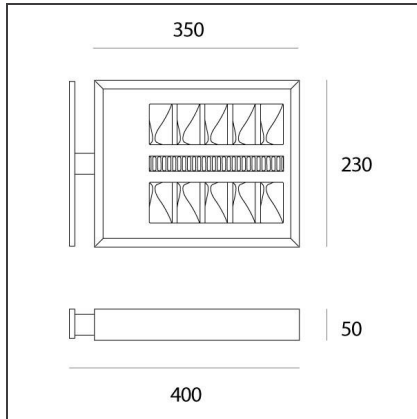

TECHNICAL DRAWINGS

FEATURES

Article Code:	T085430	Material:	Aluminum, polycarbonate, tempered glass
Colour:	Anthracite gray	Series:	Scenarios
Installation:	Pole, Wall	Emission:	Direct
Environment:	Outdoor		

DIMENSIONS

Length:	cm 40	Impact Resistance:	IK06
Width:	cm 23	Glow Wire Test:	650
Height:	cm 5		

INCLUDED SOURCES

Category:	LED	Color temperature (K):	3000K
Number:	1	CRI:	80
Watt:	25W		
Type:	0		
Class:	A		

LUMINAIRE

Watt:	25W	Delivered lumens output (lm):	1502lm
Voltage:	220V-240V	CCT:	3000K
		CRI:	80