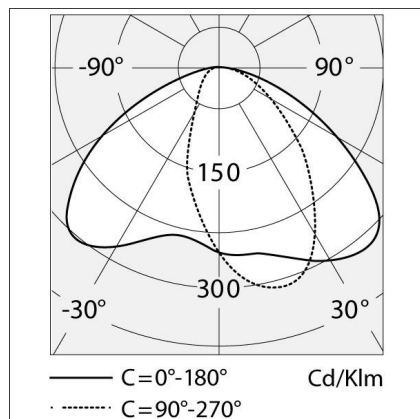

LIGHT DISTRIBUTION

ACCESSORIES

PROVOCA
WALL supporto
parete grigio
antracite
T085620