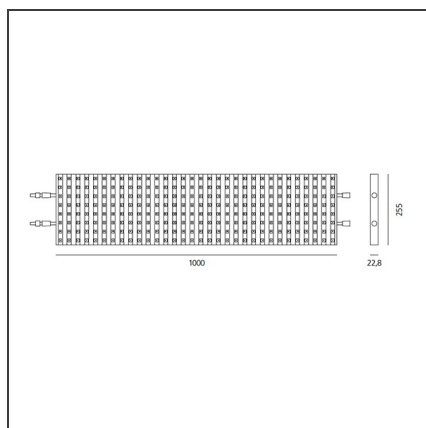

TECHNICAL DRAWINGS

FEATURES

Installation: Wall, Ceiling   **Series:** Scenarios

DIMENSIONS

Length: cm 100
Width: cm 2.3
Height: cm 25.5
Weight: kg 1.9

INCLUDED SOURCES

Category: LED   **Color Rendering:** RGB
Number: 1
Watt: 70W
Type: 0
Class: A

LUMINAIRE

Watt: 70W