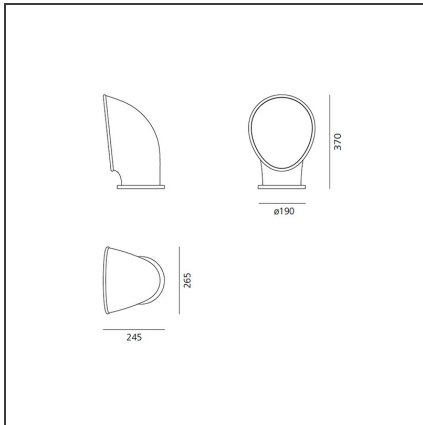

Piroscafo Rust

IP65 

DESIGN BY

Ernesto Gismondi

DESCRIPTION

Lighting appliance for ground fixing with radial bidirectional light emission, using monochrome LED light sources. The appliance is made up of a body and a fixing base of EN-AB 47100 die-cast aluminium finished with a 3-stage outdoor treatment: nanotechnologies, anti-oxidizing primer, polyester painting. Equipped with a furukawa reflector Shiny shock-resistant anti-UV polycarbonate screen AISI 316 fixing screws and silicon seals. Sealing degree IP65. Class I provided with cable and IP67 connector for connection to the mains. Supports cables with 7 to 12 mm diameters. Technical specifications comply with the EN60598-1 norm. CE registration

TECHNICAL DRAWINGS

FEATURES

Article Code:	T081910	Material:	Aluminum, tempered glass
Colour:	Rust	Series:	Outdoor
Installation:	Floor		

DIMENSIONS

Length:	cm 19.8
Width:	cm 17
Height:	cm 27.5

INCLUDED SOURCES

Category:	LED	Color temperature (K):	3000K
Number:	1		
Watt:	14W		
Type:	0		
Class:	A		

LUMINAIRE

Watt:	14W	Delivered lumens output (lm):	1143lm
		CCT:	3000K
		CRI:	80