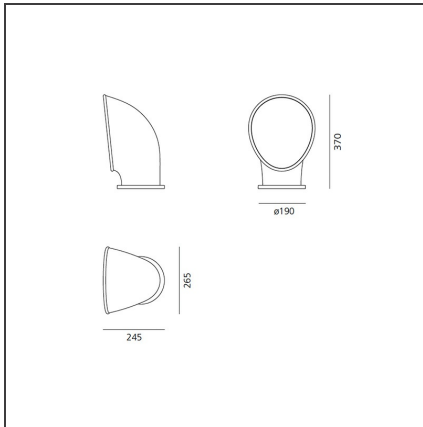

Piroscafo Grey

IP65 

DESIGN BY

Ernesto Gismondi

DESCRIPTION

Lighting appliance for ground fixing with radial bidirectional light emission, using monochrome LED light sources. The appliance is made up of a body and a fixing base of EN-AB 47100 die-cast aluminium finished with a 3-stage outdoor treatment: nanotechnologies, anti-oxidizing primer, polyester painting. Equipped with a furukawa reflector Shiny shock-resistant anti-UV polycarbonate screen AISI 316 fixing screws and silicon seals. Sealing degree IP65. Class I provided with cable and IP67 connector for connection to the mains. Supports cables with 7 to 12 mm diameters. Technical specifications comply with the EN60598-1 norm. CE registration

TECHNICAL DRAWINGS

FEATURES

Article Code:	T081900	Material:	Aluminum, tempered glass
Colour:	Grey	Series:	Outdoor
Installation:	Floor		

DIMENSIONS

Length:	cm 19.8
Width:	cm 17
Height:	cm 27.5

INCLUDED SOURCES

Category:	LED	Color temperature (K):	3000K
Number:	1		
Watt:	14W		
Type:	0		
Class:	A		

LUMINAIRE

Watt:	14W	Delivered lumens output (lm):	1143lm
		CCT:	3000K
		CRI:	80