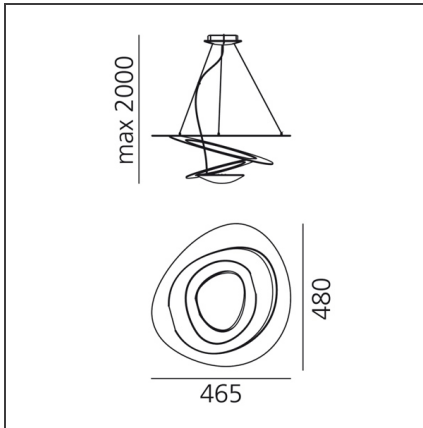

Pirce Micro Suspension LED 3000K White

IP20 Dimmerable:

DESIGN BY

Giuseppe Maurizio Scutellà

DESCRIPTION

Suspension lamp. Dimmable (Push)

TECHNICAL DRAWINGS

FEATURES

Article Code:	1249010A	Material:	Aluminum
Colour:	white	Series:	Design
Installation:	Suspension		

DIMENSIONS

Length:	cm 46.5	Glow Wire Test:	650
Width:	cm 48		
Height:	cm 13		
Max Height from ceiling:	cm 200		