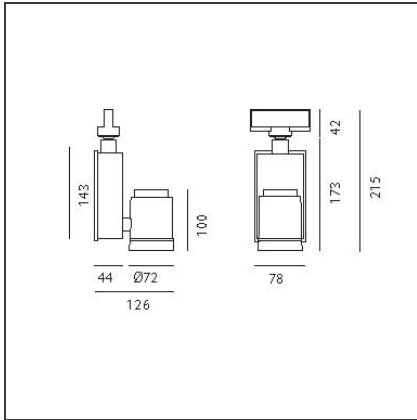

Picto 70 LED track vertical - white 35° 3000K - Eutrac - Not dimmable

IP20   CE

DESIGN BY

Studio Artemide

DESCRIPTION

This range of professional projectors is distinguished by design, excellent performance and flexibility. Picto is a complete and versatile range, suitable for use in retail spaces, showrooms, museums or art galleries. Available in 3 sizes, installation options, designs, colours, optics and a wide range of accessories.

TECHNICAL DRAWINGS

FEATURES

Article Code:	AD00101	Material:	aluminum
Colour:	White	Series:	Indoor
Installation:	Projector, Track, Ceiling	Area contract:	Hospitality, Retail, Culture
Environment:	Indoor		

DIMENSIONS

Length:	cm 7.8	Glow Wire Test:	850
Height:	cm 21.5		
Weight:	kg 1.2		
Inclination:	-90+90		
Rotation:	cm 355		

INCLUDED SOURCES

Category:	LED	Color temperature (K):	3000 K
Number:	1	Color Tolerance:	MacAdam 2SDCM
Watt:	20 W	Service Life:	Life L70 (6K) 50000h
Type:	0		
Class:	A		

LUMINAIRE

Power Supply:	Power supply 220/240Vac 50/60Hz included	Delivered lumens output (lm):	1753lm
Watt:	20W	CCT:	3000K
		CRI:	90

ACCESSORIES

Accessory-holder
(nero) + projection
lens and framing
device
M083937