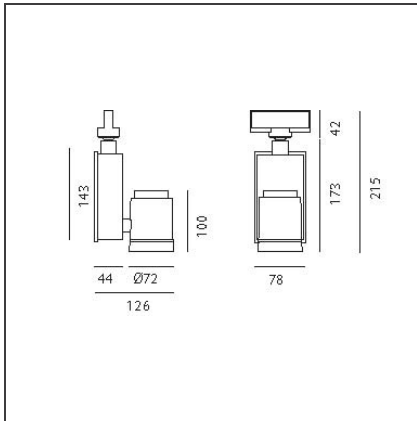

Picto 70 LED track vertical - white 35° 3000K - Dali

IP20    Dimmerable: +  -

DESIGN BY

Studio Artemide

DESCRIPTION

This range of professional projectors is distinguished by design, excellent performance and flexibility. Picto is a complete and versatile range, suitable for use in retail spaces, showrooms, museums or art galleries. Available in 3 sizes, installation options, designs, colours, optics and a wide range of accessories.

TECHNICAL DRAWINGS

FEATURES

Article Code:	AD03101	Material:	aluminum
Colour:	White	Series:	Indoor
Installation:	Projector, Track, Ceiling	Area contract:	Hospitality, Retail, Culture
Environment:	Indoor		

DIMENSIONS

Length:	cm 7.8	Glow Wire Test:	850
Height:	cm 21.5		
Weight:	kg 1.2		
Inclination:	-90+90		
Rotation:	cm 355		

INCLUDED SOURCES

Category:	LED	Color temperature (K):	3000 K
Number:	1	Color Tolerance:	MacAdam 2SDCM
Watt:	20 W	Service Life:	Life L70 (6K) 50000h
Type:	0		
Class:	A		