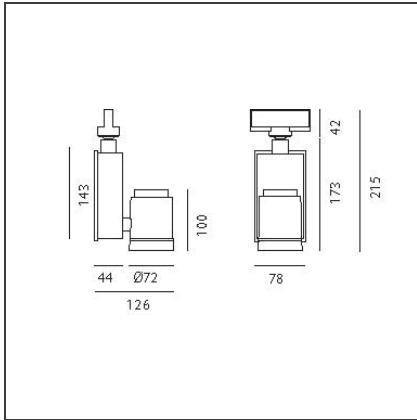

Picto 70 LED track vertical - white 14° 3000K - Not dimmable

IP20   

DESIGN BY

Studio Artemide

DESCRIPTION

This range of professional projectors is distinguished by design, excellent performance and flexibility. Picto is a complete and versatile range, suitable for use in retail spaces, showrooms, museums or art galleries. Available in 3 sizes, installation options, designs, colours, optics and a wide range of accessories.

TECHNICAL DRAWINGS

FEATURES

Article Code:	AD01701	Material:	aluminum
Colour:	White	Series:	Indoor
Installation:	Projector, Track, Ceiling	Area contract:	Hospitality, Retail, Culture
Environment:	Indoor		

DIMENSIONS

Length:	cm 7.8	Glow Wire Test:	850
Height:	cm 21.5		
Weight:	kg 1.2		
Inclination:	-90+90		
Rotation:	cm 355		

INCLUDED SOURCES

Category:	LED	Color temperature (K):	3000 K
Number:	1	Color Tolerance:	MacAdam 2SDCM
Watt:	20 W	Service Life:	Life L70 (6K) 50000h
Type:	0		
Class:	A		

LUMINAIRE

Power Supply:	Power supply 220/240Vac 50/60Hz included	Delivered lumens output (lm):	1095lm
Watt:	20W	CCT:	3000K
		Efficiency:	69%
		Efficacy:	54.76lm/W
		CRI:	90

ACCESSORIES

Accessory-holder
(nero) + projection
lens and framing
device
M083937