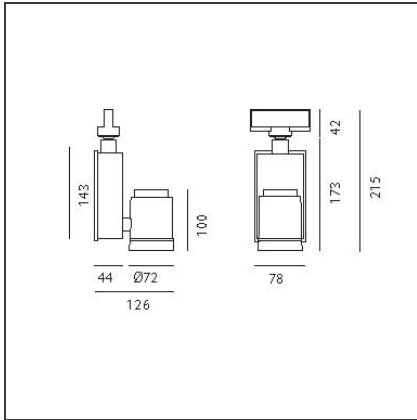

Picto 70 LED track vertical - white 14° 3000K - Eutrac - Not dimmable

IP20   CE

DESIGN BY

Studio Artemide

DESCRIPTION

This range of professional projectors is distinguished by design, excellent performance and flexibility. Picto is a complete and versatile range, suitable for use in retail spaces, showrooms, museums or art galleries. Available in 3 sizes, installation options, designs, colours, optics and a wide range of accessories.

TECHNICAL DRAWINGS

FEATURES

Article Code:	AD00701	Material:	aluminum
Colour:	White	Series:	Indoor
Installation:	Projector, Track, Ceiling	Area contract:	Hospitality, Retail, Culture
Environment:	Indoor		

DIMENSIONS

Length:	cm 7.8	Glow Wire Test:	850
Height:	cm 21.5		
Weight:	kg 1.2		
Inclination:	-90+90		
Rotation:	cm 355		

INCLUDED SOURCES

Category:	LED	Color temperature (K):	3000 K
Number:	1	Color Tolerance:	MacAdam 2SDCM
Watt:	20 W	Service Life:	Life L70 (6K) 50000h
Type:	0		
Class:	A		

LUMINAIRE

Power Supply:	Power supply 220/240Vac 50/60Hz included	Delivered lumens output (lm):	1095lm
Watt:	20W	CCT:	3000K
		Efficiency:	69%
		Efficacy:	54.76lm/W
		CRI:	90

ACCESSORIES

Accessory-holder
(nero) + projection
lens and framing
device
M083937