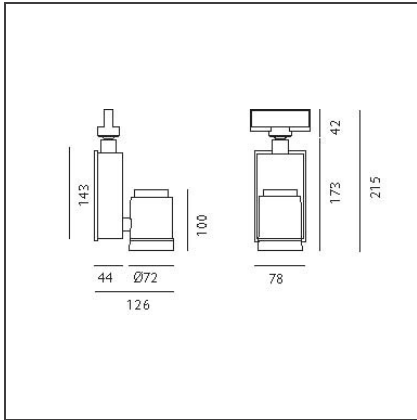

Picto 70 LED track vertical - black 50° 4000K - Eutrac - Not dimmable

IP20

DESIGN BY

Studio Artemide

DESCRIPTION

This range of professional projectors is distinguished by design, excellent performance and flexibility. Picto is a complete and versatile range, suitable for use in retail spaces, showrooms, museums or art galleries. Available in 3 sizes, installation options, designs, colours, optics and a wide range of accessories.

TECHNICAL DRAWINGS

FEATURES

Article Code:	AD00604	Material:	aluminum
Colour:	Black	Series:	Indoor
Installation:	Projector, Track, Ceiling	Area contract:	Hospitality, Retail, Culture
Environment:	Indoor		

DIMENSIONS

Length:	cm 7.8	Glow Wire Test:	850
Height:	cm 21.5		
Weight:	kg 1.2		
Inclination:	-90+90		
Rotation:	cm 355		

INCLUDED SOURCES

Category:	LED	Color temperature (K):	4000K
Number:	1	Color Tolerance:	MacAdam 2SDCM
Watt:	20W	Service Life:	Life L70 (6K) 50000h
Type:	0		
Class:	A		

LUMINAIRE

Power Supply:	Power supply 220/240Vac 50/60Hz included	Delivered lumens output (lm):	1877lm
Watt:	20W	CCT:	4000K
		CRI:	90

ACCESSORIES

Accessory-holder
(white) +
Adjustable dowser
(black)
M082817