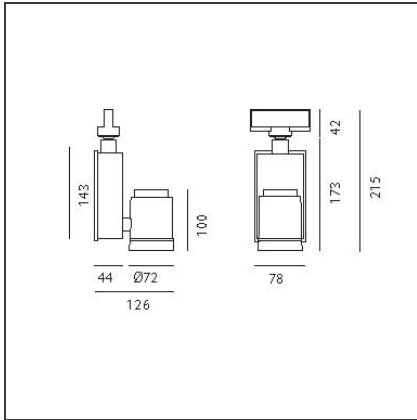

Picto 70 LED track vertical - black 14° 4000K - Eutrac - Not dimmable

IP20

DESIGN BY

Studio Artemide

DESCRIPTION

This range of professional projectors is distinguished by design, excellent performance and flexibility. Picto is a complete and versatile range, suitable for use in retail spaces, showrooms, museums or art galleries. Available in 3 sizes, installation options, designs, colours, optics and a wide range of accessories.

TECHNICAL DRAWINGS

FEATURES

Article Code:	AD00804	Material:	aluminum
Colour:	Black	Series:	Indoor
Installation:	Projector, Track, Ceiling	Area contract:	Hospitality, Retail, Culture
Environment:	Indoor		

DIMENSIONS

Length:	cm 7.8	Glow Wire Test:	850
Height:	cm 21.5		
Weight:	kg 1.2		
Inclination:	-90+90		
Rotation:	cm 355		

INCLUDED SOURCES

Category:	LED	Color temperature (K):	4000K
Number:	1	Color Tolerance:	MacAdam 2SDCM
Watt:	20W	Service Life:	Life L70 (6K) 50000h
Type:	0		
Class:	A		

LUMINAIRE

Power Supply:	Power supply 220/240Vac 50/60Hz included	Delivered lumens output (lm):	1349lm
Watt:	20W	CCT:	4000K
		Efficiency:	69%
		Efficacy:	67.47lm/W
		CRI:	90

ACCESSORIES

Accessory-holder
(white) +
Adjustable dowser
(black)
M082817