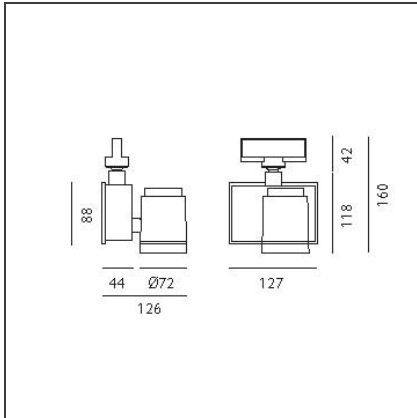

Picto 70 LED track horizontal - white 50° 4000K - Eutrac - Not dimmable

IP20   

DESIGN BY

Studio Artemide

DESCRIPTION

This range of professional projectors is distinguished by design, excellent performance and flexibility. Picto is a complete and versatile range, suitable for use in retail spaces, showrooms, museums or art galleries. Available in 3 sizes, installation options, designs, colours, optics and a wide range of accessories.

TECHNICAL DRAWINGS

FEATURES

Article Code:	AD04601	Material:	aluminum
Colour:	White	Series:	Indoor
Installation:	Projector, Track, Ceiling	Area contract:	Hospitality, Retail, Culture
Environment:	Indoor		

DIMENSIONS

Length:	cm 12.7	Glow Wire Test:	850
Height:	cm 16		
Weight:	kg 1.2		
Inclination:	-90+90		
Rotation:	cm 355		

INCLUDED SOURCES

Category:	LED	Color temperature (K):	4000K
Number:	1	Color Tolerance:	MacAdam 2SDCM
Watt:	20W	Service Life:	Life L70 (6K) 50000h
Type:	0		
Class:	A		

LUMINAIRE

Power Supply:	Power supply 220/240Vac 50/60Hz included	Delivered lumens output (lm):	1877lm
Watt:	20W	CCT:	4000K
		CRI:	90

ACCESSORIES

Accessory-holder
(nero) + projection
lens and framing
device
M083937