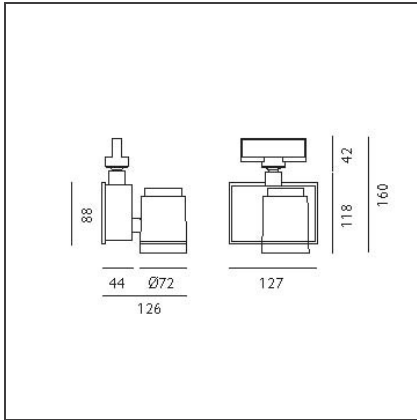

Picto 70 LED track horizontal - white 50° 3000K - Eutrac - Not dimmable

IP20   CE

DESIGN BY

Studio Artemide

DESCRIPTION

This range of professional projectors is distinguished by design, excellent performance and flexibility. Picto is a complete and versatile range, suitable for use in retail spaces, showrooms, museums or art galleries. Available in 3 sizes, installation options, designs, colours, optics and a wide range of accessories.

TECHNICAL DRAWINGS

FEATURES

Article Code:	AD04301	Material:	aluminum
Colour:	White	Series:	Indoor
Installation:	Projector, Track, Ceiling	Area contract:	Hospitality, Retail, Culture
Environment:	Indoor		

DIMENSIONS

Length:	cm 12.7	Glow Wire Test:	850
Height:	cm 16		
Weight:	kg 1.2		
Inclination:	-90+90		
Rotation:	cm 355		

INCLUDED SOURCES

Category:	LED	Color temperature (K):	3000 K
Number:	1	Color Tolerance:	MacAdam 2SDCM
Watt:	20 W	Service Life:	Life L70 (6K) 50000h
Type:	0		
Class:	A		

LUMINAIRE

Power Supply:	Power supply 220/240Vac 50/60Hz included	Delivered lumens output (lm):	1822lm
Watt:	20W	CCT:	3000K
		CRI:	90

ACCESSORIES

Accessory-holder
(nero) + projection
lens and framing
device
M083937