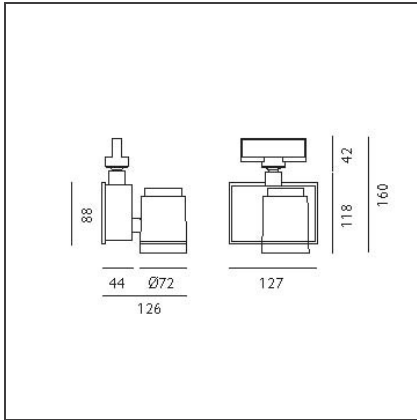

Picto 70 LED track horizontal - white 35° 4000K - Not dimmable

IP20   

DESIGN BY

Studio Artemide

DESCRIPTION

This range of professional projectors is distinguished by design, excellent performance and flexibility. Picto is a complete and versatile range, suitable for use in retail spaces, showrooms, museums or art galleries. Available in 3 sizes, installation options, designs, colours, optics and a wide range of accessories.

TECHNICAL DRAWINGS

FEATURES

Article Code:	AD05401	Material:	aluminum
Colour:	White	Series:	Indoor
Installation:	Projector, Track, Ceiling	Area contract:	Hospitality, Retail, Culture
Environment:	Indoor		

DIMENSIONS

Length:	cm 12.7	Glow Wire Test:	850
Height:	cm 16		
Weight:	kg 1.2		
Inclination:	-90+90		
Rotation:	cm 355		

INCLUDED SOURCES

Category:	LED	Color temperature (K):	4000K
Number:	1	Color Tolerance:	MacAdam 2SDCM
Watt:	20W	Service Life:	Life L70 (6K) 50000h
Type:	0		
Class:	A		

LUMINAIRE

Power Supply:	Power supply 220/240Vac 50/60Hz included	Delivered lumens output (lm):	1806lm
Watt:	20W	CCT:	4000K
		Efficiency:	86%
		Efficacy:	90.29lm/W
		CRI:	90

ACCESSORIES

Accessory-holder
(nero) + projection
lens and framing
device
M083937