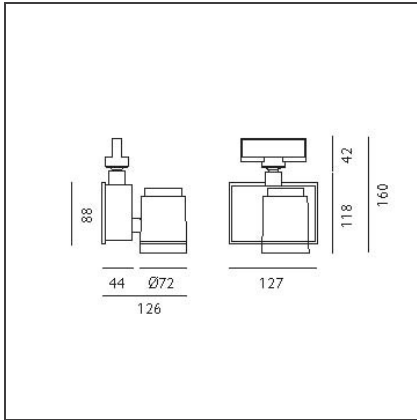

Picto 70 LED track horizontal - white 14° 4000K - Not dimmable

IP20   

DESIGN BY

Studio Artemide

DESCRIPTION

This range of professional projectors is distinguished by design, excellent performance and flexibility. Picto is a complete and versatile range, suitable for use in retail spaces, showrooms, museums or art galleries. Available in 3 sizes, installation options, designs, colours, optics and a wide range of accessories.

TECHNICAL DRAWINGS

FEATURES

Article Code:	AD05801	Material:	aluminum
Colour:	White	Series:	Indoor
Installation:	Projector, Track, Ceiling	Area contract:	Hospitality, Retail, Culture
Environment:	Indoor		

DIMENSIONS

Length:	cm 12.7	Glow Wire Test:	850
Height:	cm 16		
Weight:	kg 1.2		
Inclination:	-90+90		
Rotation:	cm 355		

INCLUDED SOURCES

Category:	LED	Color temperature (K):	4000K
Number:	1	Color Tolerance:	MacAdam 2SDCM
Watt:	20W	Service Life:	Life L70 (6K) 50000h
Type:	0		
Class:	A		

LUMINAIRE

Power Supply:	Power supply 220/240Vac 50/60Hz included	Delivered lumens output (lm):	1349lm
Watt:	20W	CCT:	4000K
		Efficiency:	69%
		Efficacy:	67.47lm/W
		CRI:	90

ACCESSORIES

Accessory-holder
(nero) + projection
lens and framing
device
M083937