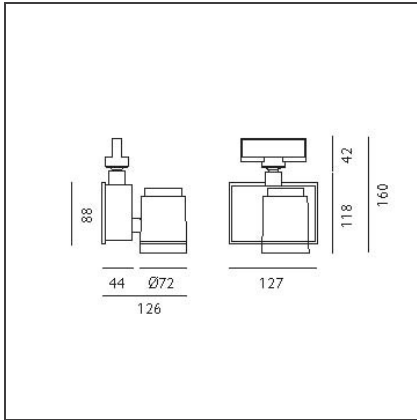

Picto 70 LED track horizontal - white 14° 4000K - Eutrac - Not dimmable

IP20   CE

DESIGN BY

Studio Artemide

DESCRIPTION

This range of professional projectors is distinguished by design, excellent performance and flexibility. Picto is a complete and versatile range, suitable for use in retail spaces, showrooms, museums or art galleries. Available in 3 sizes, installation options, designs, colours, optics and a wide range of accessories.

TECHNICAL DRAWINGS

FEATURES

Article Code:	AD04801	Material:	aluminum
Colour:	White	Series:	Indoor
Installation:	Projector, Track, Ceiling	Area contract:	Hospitality, Retail, Culture
Environment:	Indoor		

DIMENSIONS

Length:	cm 12.7	Glow Wire Test:	850
Height:	cm 16		
Weight:	kg 1.2		
Inclination:	-90+90		
Rotation:	cm 355		

INCLUDED SOURCES

Category:	LED	Color temperature (K):	4000K
Number:	1	Color Tolerance:	MacAdam 2SDCM
Watt:	20W	Service Life:	Life L70 (6K) 50000h
Type:	0		
Class:	A		

LUMINAIRE

Power Supply:	Power supply 220/240Vac 50/60Hz included	Delivered lumens output (lm):	1349lm
Watt:	20W	CCT:	4000K
		Efficiency:	69%
		Efficacy:	67.47lm/W
		CRI:	90

ACCESSORIES

Accessory-holder
(nero) + projection
lens and framing
device
M083937