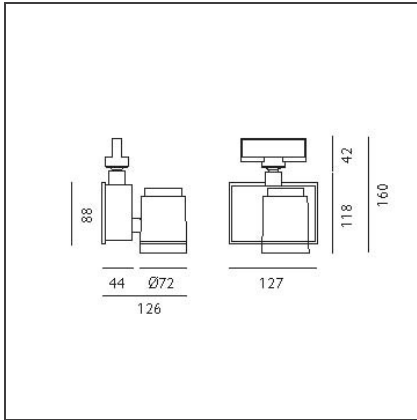

Picto 70 LED track horizontal - black 50° 4000K - Eutrac - Not dimmable

IP20   CE

DESIGN BY

Studio Artemide

DESCRIPTION

This range of professional projectors is distinguished by design, excellent performance and flexibility. Picto is a complete and versatile range, suitable for use in retail spaces, showrooms, museums or art galleries. Available in 3 sizes, installation options, designs, colours, optics and a wide range of accessories.

TECHNICAL DRAWINGS

FEATURES

Article Code:	AD04604	Material:	aluminum
Colour:	Black	Series:	Indoor
Installation:	Projector, Track, Ceiling	Area contract:	Hospitality, Retail, Culture
Environment:	Indoor		

DIMENSIONS

Length:	cm 12.7	Glow Wire Test:	850
Height:	cm 16		
Weight:	kg 1.2		
Inclination:	-90+90		
Rotation:	cm 355		

INCLUDED SOURCES

Category:	LED	Color temperature (K):	4000K
Number:	1	Color Tolerance:	MacAdam 2SDCM
Watt:	20W	Service Life:	Life L70 (6K) 50000h
Type:	0		
Class:	A		

LUMINAIRE

Power Supply:	Power supply 220/240Vac 50/60Hz included	Delivered lumens output (lm):	1877lm
Watt:	20W	CCT:	4000K
		CRI:	90

ACCESSORIES

Accessory-holder
(white) +
Adjustable dowser
(black)
M082817