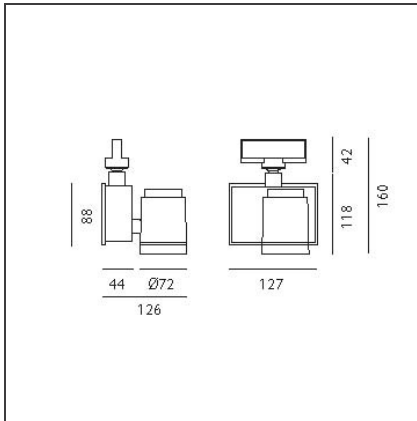

Picto 70 LED track horizontal - black 50° 4000K - Eutrac - Dali

IP20    Dimmerable: 

DESIGN BY

Studio Artemide

DESCRIPTION

This range of professional projectors is distinguished by design, excellent performance and flexibility. Picto is a complete and versatile range, suitable for use in retail spaces, showrooms, museums or art galleries. Available in 3 sizes, installation options, designs, colours, optics and a wide range of accessories.

TECHNICAL DRAWINGS

FEATURES

Article Code:	AD06604	Material:	aluminum
Colour:	Black	Series:	Indoor
Installation:	Projector, Track, Ceiling	Area contract:	Hospitality, Retail, Culture
Environment:	Indoor		

DIMENSIONS

Length:	cm 12.7	Glow Wire Test:	850
Height:	cm 16		
Weight:	kg 1.2		
Inclination:	-90+90		
Rotation:	cm 355		

INCLUDED SOURCES

Category:	LED	Color temperature (K):	4000K
Number:	1	Color Tolerance:	MacAdam 2SDCM
Watt:	20W	Service Life:	Life L70 (6K) 50000h
Type:	0		
Class:	A		

LUMINAIRE

Power Supply:	Power supply 220/240Vac 50/60Hz included	Delivered lumens output (lm):	1877lm
		CCT:	4000K
		CRI:	90
Watt:	20W	Dimmable Typology:	Dali

ACCESSORIES

Accessory-holder
(white) +
Adjustable dowser
(black)
M082817