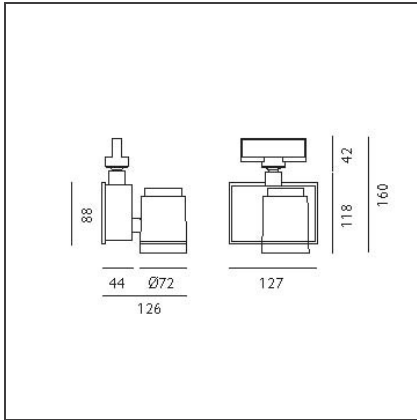

Picto 70 LED track horizontal - black 35° 4000K - Not dimmable

IP20   

DESIGN BY

Studio Artemide

DESCRIPTION

This range of professional projectors is distinguished by design, excellent performance and flexibility. Picto is a complete and versatile range, suitable for use in retail spaces, showrooms, museums or art galleries. Available in 3 sizes, installation options, designs, colours, optics and a wide range of accessories.

TECHNICAL DRAWINGS

FEATURES

| | | | |
|----------------------|------------------------------|-----------------------|---------------------------------|
| Article Code: | AD05404 | Material: | aluminum |
| Colour: | Black | Series: | Indoor |
| Installation: | Projector, Track, Ceiling | Area contract: | Hospitality, Retail, Culture |
| Environment: | Indoor | | |

DIMENSIONS

| | | | |
|---------------------|---------|------------------------|-----|
| Length: | cm 12.7 | Glow Wire Test: | 850 |
| Height: | cm 16 | | |
| Weight: | kg 1.2 | | |
| Inclination: | -90+90 | | |
| Rotation: | cm 355 | | |