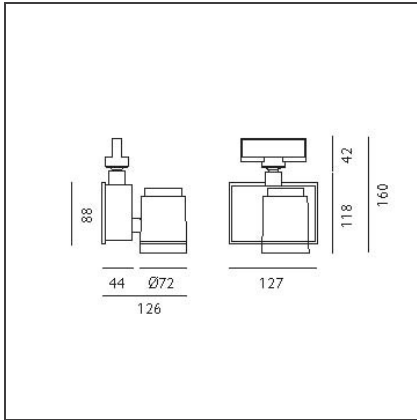

Picto 70 LED track horizontal - black 35° 4000K - Eutrac - Not dimmable

IP20   CE

DESIGN BY

Studio Artemide

DESCRIPTION

This range of professional projectors is distinguished by design, excellent performance and flexibility. Picto is a complete and versatile range, suitable for use in retail spaces, showrooms, museums or art galleries. Available in 3 sizes, installation options, designs, colours, optics and a wide range of accessories.

TECHNICAL DRAWINGS

FEATURES

Article Code:	AD04404	Material:	aluminum
Colour:	Black	Series:	Indoor
Installation:	Projector, Track, Ceiling	Area contract:	Hospitality, Retail, Culture
Environment:	Indoor		

DIMENSIONS

Length:	cm 12.7	Glow Wire Test:	850
Height:	cm 16		
Weight:	kg 1.2		
Inclination:	-90+90		
Rotation:	cm 355		

INCLUDED SOURCES

Category:	LED	Color temperature (K):	4000K
Number:	1	Color Tolerance:	MacAdam 2SDCM
Watt:	20W	Service Life:	Life L70 (6K) 50000h
Type:	0		
Class:	A		

LUMINAIRE

Power Supply:	Power supply 220/240Vac 50/60Hz included	Delivered lumens output (lm):	1806lm
Watt:	20W	CCT:	4000K
		CRI:	90

ACCESSORIES

Accessory-holder
(white) +
Adjustable dowser
(black)
M082817