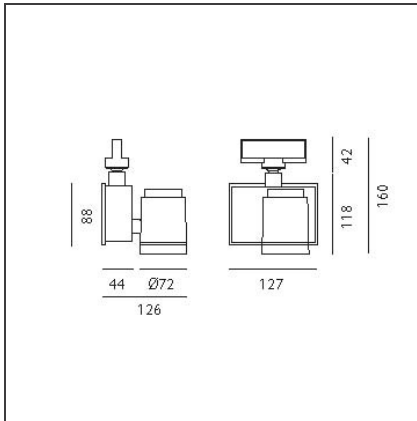

Picto 70 LED track horizontal - black 35° 4000K - Eutrac - Dali

IP20    Dimmerable: 

DESIGN BY

Studio Artemide

DESCRIPTION

This range of professional projectors is distinguished by design, excellent performance and flexibility. Picto is a complete and versatile range, suitable for use in retail spaces, showrooms, museums or art galleries. Available in 3 sizes, installation options, designs, colours, optics and a wide range of accessories.

TECHNICAL DRAWINGS

FEATURES

Article Code:	AD06404	Material:	aluminum
Colour:	Black	Series:	Indoor
Installation:	Projector, Track, Ceiling	Area contract:	Hospitality, Retail, Culture
Environment:	Indoor		

DIMENSIONS

Length:	cm 12.7	Glow Wire Test:	850
Height:	cm 16		
Weight:	kg 1.2		
Inclination:	-90+90		
Rotation:	cm 355		

INCLUDED SOURCES

Category:	LED	Color temperature (K):	4000K
Number:	1	Color Tolerance:	MacAdam 2SDCM
Watt:	20W	Service Life:	Life L70 (6K) 50000h
Type:	0		
Class:	A		

LUMINAIRE

Power Supply:	Power supply 220/240Vac 50/60Hz included	Delivered lumens output (lm):	1806lm
		CCT:	4000K
		CRI:	90
Watt:	20W	Dimmable Typology:	Dali

ACCESSORIES

Accessory-holder
(white) +
Adjustable dowser
(black)
M082817