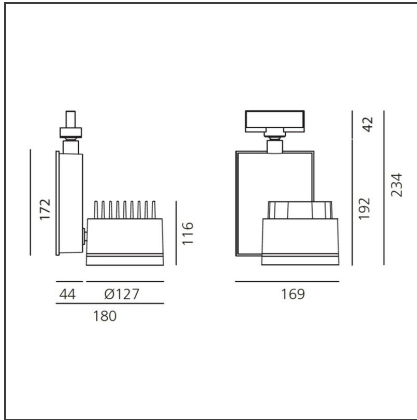

TECHNICAL DRAWINGS

FEATURES

Article Code:	AD21401	Material:	Aluminum
Colour:	White	Series:	Indoor
Installation:	Projector, Track, Ceiling	Area contract:	Hospitality, Retail, Culture
Environment:	Indoor		

DIMENSIONS

Length:	cm 18	Glow Wire Test:	850
Height:	cm 23.4		
Weight:	kg 2.6		
Inclination:	-90+90		
Rotation:	cm 355		
Depth:	cm 16.9		

INCLUDED SOURCES

Category:	LED	Color temperature (K):	4000K
Number:	1	Color Tolerance:	MacAdam 2SDCM
Watt:	68W	Service Life:	L70 (6K) 50000h
Type:	0		
Class:	A		

LUMINAIRE

Power Supply:	Power supply 220/240Vac 50/60Hz included	Delivered lumens output (lm):	5411lm
Watt:	68W	CCT:	4000K
		Efficiency:	71%
		Efficacy:	79.57lm/W
		CRI:	90

Notes