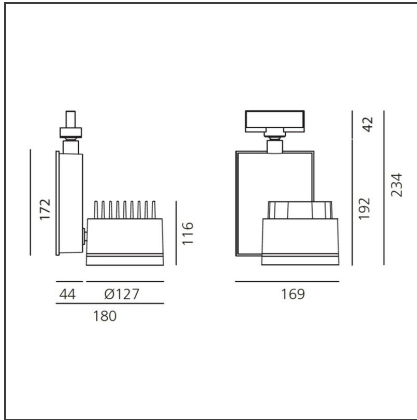

Picto 125 track High Flux - White 41° 4000K - Eutrac - undimmable

IP20  

DESIGN BY

Studio Artemide

DESCRIPTION

This range of professional projectors is distinguished by design, excellent performance and flexibility. Picto is a complete and versatile range, suitable for use in retail spaces, showrooms, museums or art galleries. Available in 3 sizes, installation options, designs, colours, optics and a wide range of accessories.

TECHNICAL DRAWINGS

FEATURES

Article Code:	AD20401	Material:	Aluminum
Colour:	White	Series:	Indoor
Installation:	Projector, Track, Ceiling	Area contract:	Hospitality, Retail, Culture
Environment:	Indoor		

DIMENSIONS

Length:	cm 18	Glow Wire Test:	850
Height:	cm 23.4		
Weight:	kg 2.6		
Inclination:	-90+90		
Rotation:	cm 355		
Depth:	cm 16.9		

INCLUDED SOURCES

Category:	LED	Color temperature (K):	4000K
Number:	1	Color Tolerance:	MacAdam 2SDCM
Watt:	68W	Service Life:	L70 (GK) 50000h
Type:	0		
Class:	A		

LUMINAIRE

Power Supply:	Power supply 220/240Vac 50/60Hz included	Delivered lumens output (lm):	5411lm
Watt:	68W	CCT:	4000K
		Efficiency:	71%
		Efficacy:	80 lm/W
		CRI:	90

ACCESSORIES

PICTO 125 -
Accessory-holder
(black) +
Chromatic filter
'Warmtone'.
M083637