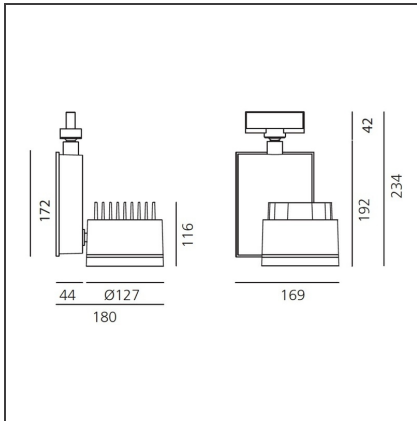

Picto 125 track High Flux - White 41° 4000k - Dali

IP20   Dimmerable: 

DESIGN BY

Studio Artemide

DESCRIPTION

This range of professional projectors is distinguished by design, excellent performance and flexibility. Picto is a complete and versatile range, suitable for use in retail spaces, showrooms, museums or art galleries. Available in 3 sizes, installation options, designs, colours, optics and a wide range of accessories.

TECHNICAL DRAWINGS

FEATURES

Article Code:	AD23401	Material:	Aluminum
Colour:	White	Series:	Indoor
Installation:	Projector, Track, Ceiling	Area contract:	Hospitality, Retail, Culture
Environment:	Indoor		

DIMENSIONS

Length:	cm 18	Glow Wire Test:	850
Height:	cm 23.4		
Weight:	kg 2.6		
Inclination:	-90+90		
Rotation:	cm 355		
Depth:	cm 16.9		

INCLUDED SOURCES

Category:	LED	Color temperature (K):	4000K
Number:	1	Color Tolerance:	MacAdam 2SDCM
Watt:	68W	Service Life:	L70 (6K) 50000h
Type:	0		
Class:	A		