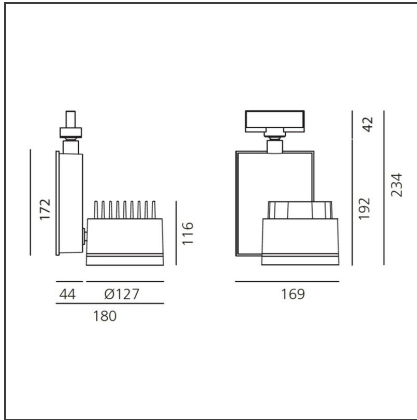

TECHNICAL DRAWINGS

FEATURES

Article Code:	AD20201	Material:	Aluminum
Colour:	White	Series:	Indoor
Installation:	Projector, Track, Ceiling	Area contract:	Hospitality, Retail, Culture
Environment:	Indoor		

DIMENSIONS

Length:	cm 18	Glow Wire Test:	850
Height:	cm 23.4		
Weight:	kg 2.6		
Inclination:	-90+90		
Rotation:	cm 355		
Depth:	cm 16.9		

INCLUDED SOURCES

Category:	LED	Color temperature (K):	3000K
Number:	1	Color Tolerance:	MacAdam 2SDCM
Watt:	68W	Service Life:	L70 (GK) 50000h
Type:	0		
Class:	A		

LUMINAIRE

Power Supply:	Power supply 220/240Vac 50/60Hz included	Delivered lumens output (lm):	5253lm
Watt:	68W	CCT:	3000K
		Efficiency:	71%
		Efficacy:	77 lm/W
		CRI:	90