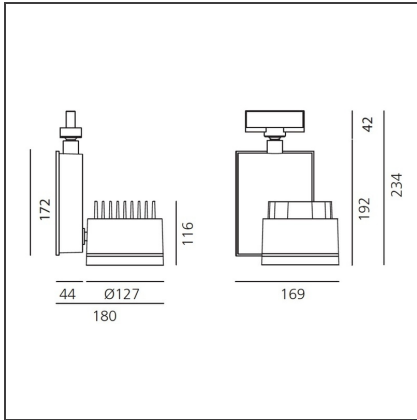

TECHNICAL DRAWINGS

FEATURES

Article Code:	AD21301	Material:	Aluminum
Colour:	White	Series:	Indoor
Installation:	Projector, Track, Ceiling	Area contract:	Hospitality, Retail, Culture
Environment:	Indoor		

DIMENSIONS

Length:	cm 18	Glow Wire Test:	850
Height:	cm 23.4		
Weight:	kg 2.6		
Inclination:	-90+90		
Rotation:	cm 355		
Depth:	cm 16.9		

INCLUDED SOURCES

Category:	LED	Color temperature (K):	4000K
Number:	1	Color Tolerance:	MacAdam 2SDCM
Watt:	68W	Service Life:	L70 (6K) 50000h
Type:	0		
Class:	A		

LUMINAIRE

Power Supply:	Power supply 220/240Vac 50/60Hz included	Delivered lumens output (lm):	5532lm
Watt:	68W	CCT:	4000K
		Efficiency:	73%
		Efficacy:	81.35lm/W
		CRI:	90

Notes