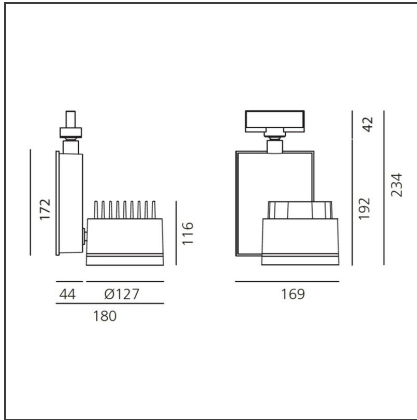

TECHNICAL DRAWINGS

FEATURES

Article Code:	AD20101	Material:	aluminum
Colour:	White	Series:	Indoor
Installation:	Projector, Track, Ceiling	Area contract:	Hospitality, Retail, Culture
Environment:	Indoor		

DIMENSIONS

Length:	cm 18	Glow Wire Test:	850
Height:	cm 23.4		
Weight:	kg 2.6		
Inclination:	-90+90		
Rotation:	cm 355		
Depth:	cm 16.9		

INCLUDED SOURCES

Category:	LED	Color temperature (K):	3000K
Number:	1	Color Tolerance:	MacAdam 2SDCM
Watt:	68W	Service Life:	L70 (GK) 50000h
Type:	0		
Class:	A		

LUMINAIRE

Power Supply:	Power supply 220/240Vac 50/60Hz included	Delivered lumens output (lm):	5371lm
Watt:	68W	CCT:	3000K
		Efficiency:	73%
		Efficacy:	79 lm/W
		CRI:	90