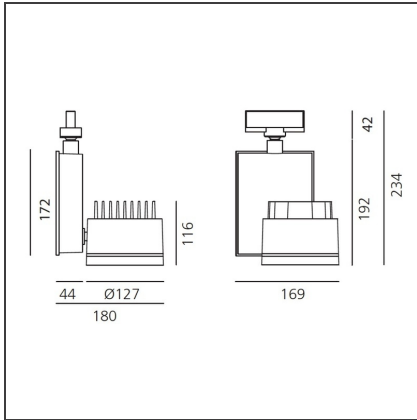

TECHNICAL DRAWINGS

FEATURES

Article Code:	AD20404	Material:	Aluminum
Colour:	Black	Series:	Indoor
Installation:	Projector, Track, Ceiling	Area contract:	Hospitality, Retail, Culture
Environment:	Indoor		

DIMENSIONS

Length:	cm 18	Glow Wire Test:	850
Height:	cm 23.4		
Weight:	kg 2.6		
Inclination:	-90+90		
Rotation:	cm 355		
Depth:	cm 16.9		

INCLUDED SOURCES

Category:	LED	Color temperature (K):	4000K
Number:	1	Color Tolerance:	MacAdam 2SDCM
Watt:	68W	Service Life:	L70 (6K) 50000h
Type:	0		
Class:	A		

LUMINAIRE

Power Supply:	Power supply 220/240Vac 50/60Hz included	Delivered lumens output (lm):	5411lm
Watt:	68W	CCT:	4000K
		Efficiency:	71%
		Efficacy:	80 lm/W
		CRI:	90