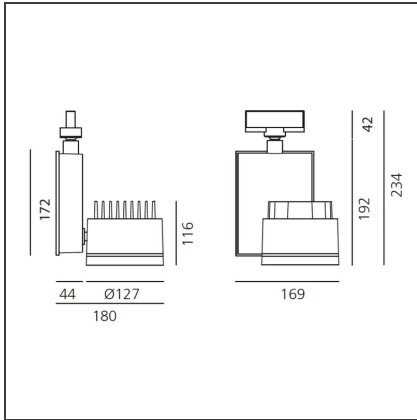

TECHNICAL DRAWINGS

FEATURES

Article Code:	AD31404	Material:	Aluminum
Colour:	Black	Series:	Indoor
Installation:	Projector, Track, Recessed	Area contract:	Hospitality, Retail, Culture
Environment:	Indoor		

DIMENSIONS

Length:	cm 18	Glow Wire Test:	850
Height:	cm 23.4		
Weight:	kg 2.6		
Inclination:	-90+90		
Rotation:	cm 355		
Depth:	cm 16.9		

INCLUDED SOURCES

Category:	LED	Color temperature (K):	4000K
Number:	1	Color Tolerance:	MacAdam 2SDCM
Watt:	46W	Service Life:	L70 (6K) 50000h
Type:	0		
Class:	A		

LUMINAIRE

Watt:	46W	Delivered lumens output (lm):	4095lm
		CCT:	4000K
		Efficiency:	77%
		Efficacy:	89.03lm/W
		CRI:	90