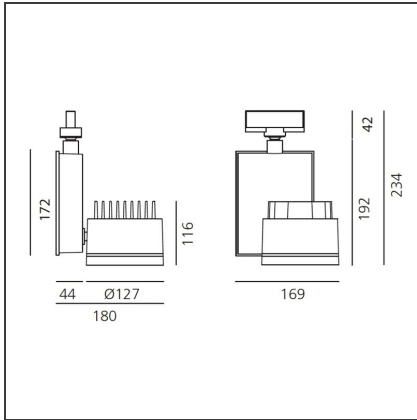

TECHNICAL DRAWINGS

FEATURES

Article Code:	AD31304	Material:	Aluminum
Colour:	Black	Series:	Indoor
Installation:	Projector, Track, Recessed	Area contract:	Hospitality, Retail, Culture
Environment:	Indoor		

DIMENSIONS

Length:	cm 18	Glow Wire Test:	850
Height:	cm 23.4		
Weight:	kg 2.6		
Inclination:	-90+90		
Rotation:	cm 355		
Depth:	cm 16.9		

INCLUDED SOURCES

Category:	LED	Color temperature (K):	4000K
Number:	1	Color Tolerance:	MacAdam 2SDCM
Watt:	46W	Service Life:	L70 (6K) 50000h
Type:	0		
Class:	A		

LUMINAIRE

Watt:	46W	Delivered lumens output (lm):	4091lm
		CCT:	4000K
		Efficiency:	77%
		Efficacy:	88.94lm/W
		CRI:	90