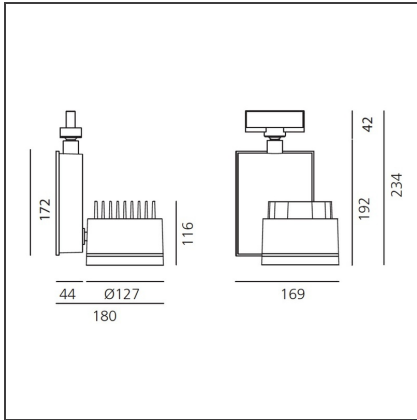

TECHNICAL DRAWINGS

FEATURES

Article Code:	AD30101	Material:	aluminum
Colour:	White	Series:	Indoor
Installation:	Projector, Track, Recessed	Area contract:	Hospitality, Retail, Culture
Environment:	Indoor		

DIMENSIONS

Length:	cm 18	Glow Wire Test:	850
Height:	cm 23.4		
Weight:	kg 2.6		
Inclination:	-90+90		
Rotation:	cm 355		
Depth:	cm 16.9		

INCLUDED SOURCES

Category:	LED	Color temperature (K):	3000K
Number:	1	Color Tolerance:	MacAdam 2SDCM
Watt:	46W	Service Life:	L70 (GK) 50000h
Type:	0		
Class:	A		

LUMINAIRE

Watt:	46W	Delivered lumens output (lm):	3972lm
		CCT:	3000K
		Efficiency:	77%
		Efficacy:	86.36lm/W
		CRI:	90

ACCESSORIES

PICTO 125 -
Accessory-holder
(black) +
Chromatic filter
'Warmtone'.
M083637