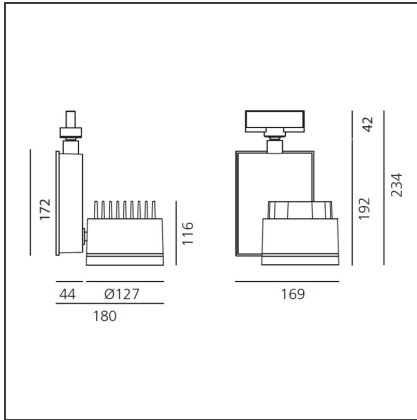

TECHNICAL DRAWINGS

FEATURES

Article Code:	AD31204	Material:	Aluminum
Colour:	Black	Series:	Indoor
Installation:	Projector, Track, Recessed	Area contract:	Hospitality, Retail, Culture
Environment:	Indoor		

DIMENSIONS

Length:	cm 18	Glow Wire Test:	850
Height:	cm 23.4		
Weight:	kg 2.6		
Inclination:	-90+90		
Rotation:	cm 355		
Depth:	cm 16.9		

INCLUDED SOURCES

Category:	LED	Color temperature (K):	3000K
Number:	1	Color Tolerance:	MacAdam 2SDCM
Watt:	46W	Service Life:	L70 (GK) 50000h
Type:	0		
Class:	A		

LUMINAIRE

Watt:	46W	Delivered lumens output (lm):	3976lm
		CCT:	3000K
		Efficiency:	77%
		Efficacy:	86.44lm/W
		CRI:	90