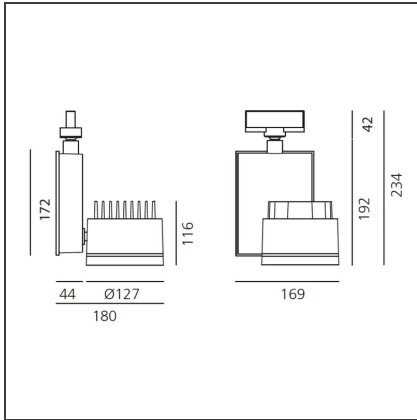

TECHNICAL DRAWINGS

FEATURES

Article Code:	AD31104	Material:	Aluminum
Colour:	Black	Series:	Indoor
Installation:	Projector, Track, Recessed	Area contract:	Hospitality, Retail, Culture
Environment:	Indoor		

DIMENSIONS

Length:	cm 18	Glow Wire Test:	850
Height:	cm 23.4		
Weight:	kg 2.6		
Inclination:	-90+90		
Rotation:	cm 355		
Depth:	cm 16.9		

INCLUDED SOURCES

Category:	LED	Color temperature (K):	3000K
Number:	1	Color Tolerance:	MacAdam 2SDCM
Watt:	46W	Service Life:	L70 (GK) 50000h
Type:	0		
Class:	A		

LUMINAIRE

Watt:	46W	Delivered lumens output (lm):	3973lm
		CCT:	3000K
		Efficiency:	77%
		Efficacy:	86.36lm/W
		CRI:	90