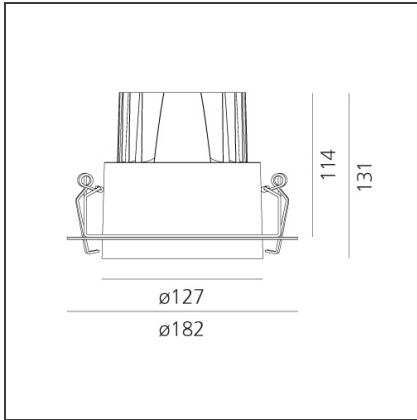

Picto 125 recessed 4000K 41° - Silver

IP20 

DESIGN BY

Studio Artemide

DESCRIPTION

This range of professional projectors is distinguished by design, excellent performance and flexibility. Picto is a complete and versatile range, suitable for use in retail spaces, showrooms, museums or art galleries. Available in 3 sizes, installation options, designs, colours, optics and a wide range of accessories.

TECHNICAL DRAWINGS

FEATURES

Article Code:	AD64205	Material:	aluminum
Colour:	Silver	Series:	Indoor
Installation:	Recessed		
Environment:	Indoor		

DIMENSIONS

Recessed depth:	cm 11.4	Cutout diameter:	cm 12.7
		Glow Wire Test:	850