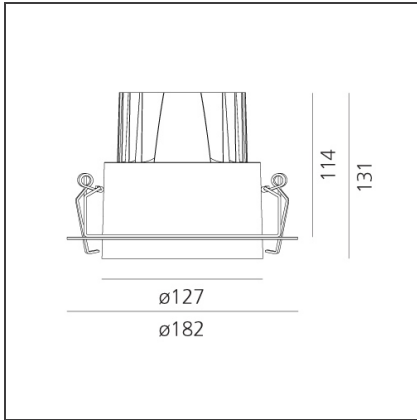

Picto 125 recessed 3000K 41° - Silver

IP20 

DESIGN BY

Studio Artemide

DESCRIPTION

This range of professional projectors is distinguished by design, excellent performance and flexibility. Picto is a complete and versatile range, suitable for use in retail spaces, showrooms, museums or art galleries. Available in 3 sizes, installation options, designs, colours, optics and a wide range of accessories.

TECHNICAL DRAWINGS

FEATURES

Article Code:	AD60205	Material:	aluminum
Colour:	Silver	Series:	Indoor
Installation:	Recessed		
Environment:	Indoor		

DIMENSIONS

Recessed depth:	cm 11.4	Cutout diameter:	cm 12.7
		Glow Wire Test:	850