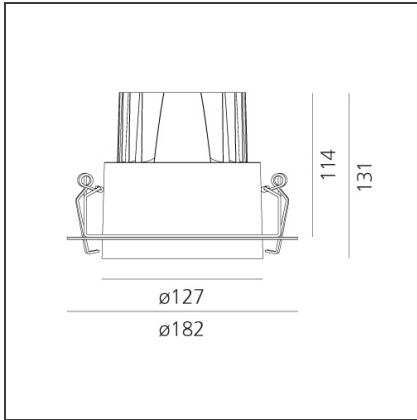

Picto 125 recessed 3000K 41° High Flux - White

IP20 

DESIGN BY

Studio Artemide

DESCRIPTION

This range of professional projectors is distinguished by design, excellent performance and flexibility. Picto is a complete and versatile range, suitable for use in retail spaces, showrooms, museums or art galleries. Available in 3 sizes, installation options, designs, colours, optics and a wide range of accessories.

TECHNICAL DRAWINGS

FEATURES

Article Code:	AD60401	Material:	aluminum
Colour:	white	Series:	Indoor
Installation:	Recessed		
Environment:	Indoor		

DIMENSIONS

Recessed depth:	cm 11.4	Cutout diameter:	cm 12.7
		Glow Wire Test:	850