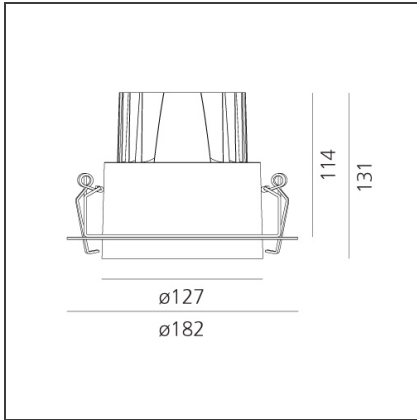

Picto 125 recessed 3000K 17° - Silver

IP20 

DESIGN BY

Studio Artemide

DESCRIPTION

This range of professional projectors is distinguished by design, excellent performance and flexibility. Picto is a complete and versatile range, suitable for use in retail spaces, showrooms, museums or art galleries. Available in 3 sizes, installation options, designs, colours, optics and a wide range of accessories.

TECHNICAL DRAWINGS

FEATURES

Article Code:	AD60105	Material:	aluminum
Colour:	Silver	Series:	Indoor
Installation:	Recessed		
Environment:	Indoor		

DIMENSIONS

Recessed depth:	cm 11.4	Cutout diameter:	cm 12.7
		Glow Wire Test:	850