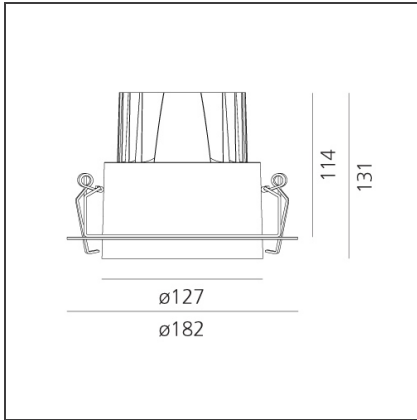

TECHNICAL DRAWINGS

FEATURES

Article Code:	AD60305	Material:	aluminum
Colour:	Silver	Series:	Indoor
Installation:	Recessed		
Environment:	Indoor		

DIMENSIONS

Recessed depth:	cm 11.4	Cutout diameter:	cm 12.7
		Glow Wire Test:	850

INCLUDED SOURCES

Category:	LED	Color temperature (K):	3000K
Number:	1	Color Tolerance:	MacAdam 3SDCM
Watt:	60W	CRI:	90
Delivered lumens output (lm):	7146lm	Efficacy:	119lm/W
Type:	0	Service Life:	L70(6K)=50000h

LUMINAIRE

Watt:	60W	Delivered lumens output (lm):	5507lm
		CCT:	3000K
		Efficiency:	100%
		Efficacy:	91.78lm/W
		CRI:	90

Notes

Driver supplied separately. Depending on the driver selected, the product can be undimmable or dimmable DALI.