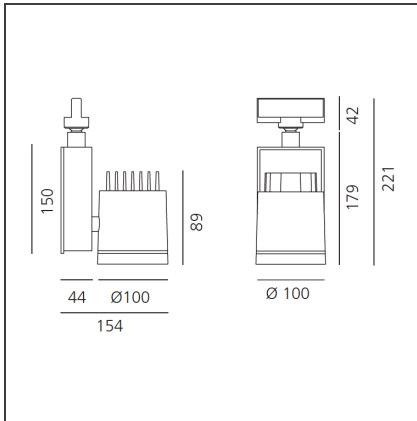

Picto 100 LED track vertical - white 42° 4000K - Eutrac - Dimmable

IP20   Dimmerable: 

DESIGN BY

Studio Artemide

DESCRIPTION

This range of professional projectors is distinguished by design, excellent performance and flexibility. Picto is a complete and versatile range, suitable for use in retail spaces, showrooms, museums or art galleries. Available in 3 sizes, installation options, designs, colours, optics and a wide range of accessories.

TECHNICAL DRAWINGS

FEATURES

Article Code:	AD12501	Material:	aluminium
Colour:	White	Series:	Indoor
Installation:	Projector, Track, Ceiling	Area contract:	Hospitality, Retail, Culture
Environment:	Indoor		

DIMENSIONS

Length:	cm 15.4	Glow Wire Test:	850
Height:	cm 22.1		
Weight:	kg 2.6		
Inclination:	-90+90		
Rotation:	cm 355		

INCLUDED SOURCES

Category:	LED	Color temperature (K):	4000K
Number:	1	Color Tolerance:	MacAdam 2SDCM
Watt:	35W	Service Life:	L70 (6K) 50000h
Type:	0		
Class:	A		