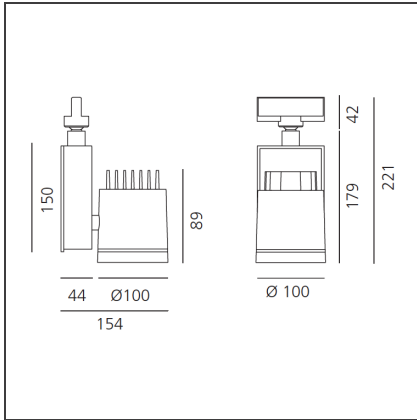

Picto 100 LED track vertical - white 42° 3000K - Eutrac - Not Dimmable

IP20  

DESIGN BY

Studio Artemide

DESCRIPTION

This range of professional projectors is distinguished by design, excellent performance and flexibility. Picto is a complete and versatile range, suitable for use in retail spaces, showrooms, museums or art galleries. Available in 3 sizes, installation options, designs, colours, optics and a wide range of accessories.

TECHNICAL DRAWINGS

FEATURES

Article Code:	AD10201	Material:	aluminium
Colour:	White	Series:	Indoor
Installation:	Projector, Track, Ceiling	Area contract:	Hospitality, Retail, Culture
Environment:	Indoor		

DIMENSIONS

Length:	cm 15.4	Glow Wire Test:	850
Height:	cm 22.1		
Weight:	kg 2.6		
Inclination:	-90+90		
Rotation:	cm 355		

INCLUDED SOURCES

Category:	LED	Color temperature (K):	3000K
Number:	1	Color Tolerance:	MacAdam 2SDCM
Watt:	35W	Service Life:	L70 (6K) 50000h
Type:	0		
Class:	A		