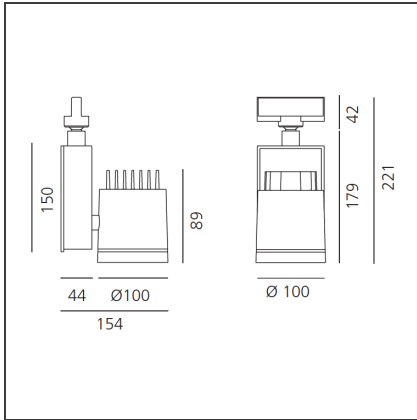

Picto 100 LED track vertical - white 28° 3000K - Not Dimmable

IP20  

DESIGN BY

Studio Artemide

DESCRIPTION

This range of professional projectors is distinguished by design, excellent performance and flexibility. Picto is a complete and versatile range, suitable for use in retail spaces, showrooms, museums or art galleries. Available in 3 sizes, installation options, designs, colours, optics and a wide range of accessories.

TECHNICAL DRAWINGS

FEATURES

Article Code:	AD11101	Material:	aluminium
Colour:	White	Series:	Indoor
Installation:	Projector, Track, Ceiling	Area contract:	Hospitality, Retail, Culture
Environment:	Indoor		

DIMENSIONS

Length:	cm 15.4	Glow Wire Test:	850
Height:	cm 22.1		
Weight:	kg 2.6		
Inclination:	-90+90		
Rotation:	cm 355		

INCLUDED SOURCES

Category:	LED	Color temperature (K):	3000K
Number:	1	Color Tolerance:	MacAdam 2SDCM
Watt:	35W	Service Life:	L70 (6K) 50000h
Type:	0		
Class:	A		