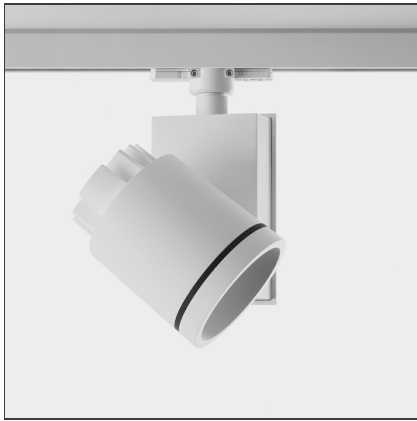

Picto 100 LED track vertical - white 28° 3000K - Not Dimmable

IP20  

DESIGN BY

Studio Artemide

DESCRIPTION

This range of professional projectors is distinguished by design, excellent performance and flexibility. Picto is a complete and versatile range, suitable for use in retail spaces, showrooms, museums or art galleries. Available in 3 sizes, installation options, designs, colours, optics and a wide range of accessories.

TECHNICAL DRAWINGS

FEATURES

Article Code:	AD11101	Material:	aluminium
Colour:	White	Series:	Indoor
Installation:	Projector, Track, Ceiling	Area contract:	Hospitality, Retail, Culture
Environment:	Indoor		

DIMENSIONS

Length:	cm 15.4	Glow Wire Test:	850
Height:	cm 22.1		
Weight:	kg 2.6		
Inclination:	-90+90		
Rotation:	cm 355		

INCLUDED SOURCES

Category:	LED	Color temperature (K):	3000K
Number:	1	Color Tolerance:	MacAdam 2SDCM
Watt:	35W	Service Life:	L70 (6K) 50000h
Type:	0		
Class:	A		

LUMINAIRE

Power Supply:	Power supply 220/240Vac 50/60Hz included	Delivered lumens output (lm):	2843lm
Watt:	35W	CCT:	3000K
		Efficiency:	81%
		Efficacy:	81.22lm/W
		CRI:	90

ACCESSORIES

PICTO 100 -
Accessory-holder
+ Louvre (black).
Black
M081737