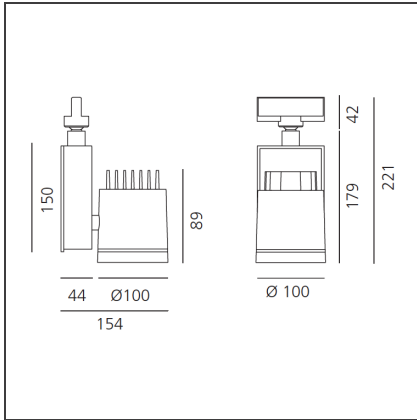

TECHNICAL DRAWINGS

FEATURES

Article Code:	AD10204	Material:	aluminium
Colour:	black	Series:	Indoor
Installation:	Projector, Track, Ceiling	Area contract:	Hospitality, Retail, Culture
Environment:	Indoor		

DIMENSIONS

Length:	cm 15.4	Glow Wire Test:	850
Height:	cm 22.1		
Weight:	kg 2.6		
Inclination:	-90+90		
Rotation:	cm 355		

INCLUDED SOURCES

Category:	LED	Color temperature (K):	3000K
Number:	1	Color Tolerance:	MacAdam 2SDCM
Watt:	35W	Service Life:	L70 (6K) 50000h
Type:	0		
Class:	A		

LUMINAIRE

Power Supply:	Power supply 220/240Vac 50/60Hz included	Delivered lumens output (lm):	2808lm
Watt:	35W	CCT:	3000K
		Efficiency:	80%
		Efficacy:	80.22lm/W
		CRI:	90