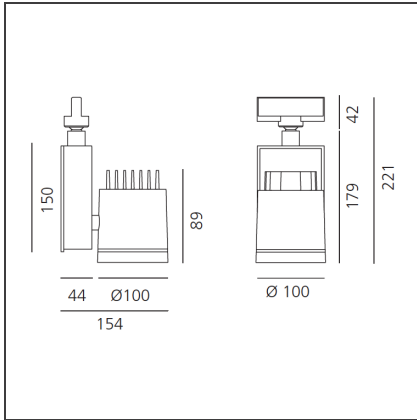

TECHNICAL DRAWINGS

FEATURES

Article Code:	AD11104	Material:	aluminium
Colour:	black	Series:	Indoor
Installation:	Projector, Track, Ceiling	Area contract:	Hospitality, Retail, Culture
Environment:	Indoor		

DIMENSIONS

Length:	cm 15.4	Glow Wire Test:	850
Height:	cm 22.1		
Weight:	kg 2.6		
Inclination:	-90+90		
Rotation:	cm 355		

INCLUDED SOURCES

Category:	LED	Color temperature (K):	3000K
Number:	1	Color Tolerance:	MacAdam 2SDCM
Watt:	35W	Service Life:	L70 (6K) 50000h
Type:	0		
Class:	A		

LUMINAIRE

Power Supply:	Power supply 220/240Vac 50/60Hz included	Delivered lumens output (lm):	2843lm
Watt:	35W	CCT:	3000K
		Efficiency:	81%
		Efficacy:	81.22lm/W
		CRI:	90